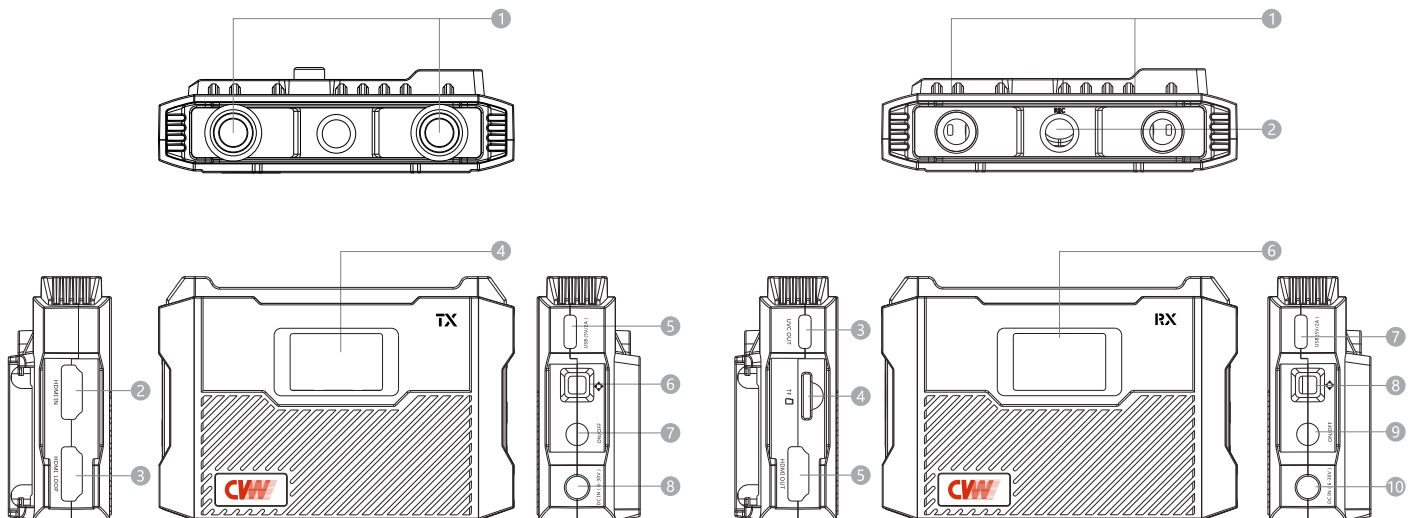

# SPECTRA

Model: 7157+3157

- Support record and playback
- Up to 1080P60Hz with less than 80ms latency
- H.265 encoding and decoding
- HDMI input and loop-out, UVC output
- Channel bandwidth: 20MHz/40MHz (optional)
- Up to 350m/1150ft transmission range
- One transmitter and two receivers (optional)
- Equipped with external high-gain antenna
- 3 types of power supplies: DC/TYPE-C/NPF battery
- Channel scan function, manually select the best available channel for the good wireless video transmission

## Product Interfaces

- ① Antenna Connectors
- ② HDMI IN
- ③ HDMI Loopout
- ④ OLED Display
- ⑤ TYPE-C Power Port
- ⑥ Main Menu
- ⑦ Power Button
- ⑧ DC Power Port

- ① Antenna Connectors
- ② Record
- ③ UVC OUT
- ④ TF Card
- ⑤ HDMI OUT
- ⑥ OLED Display
- ⑦ TYPE-C Power Port
- ⑧ Main Menu
- ⑨ Power Button
- ⑩ DC Power Port

## Application Diagram

## Specifications

Item	Transmitter: 7157	Receiver: 3157
Frequency	5.1-5.9GHz	
Video Resolution	1080p60/59.94, 1080p50, 1080p30/29.97, 1080p25, 1080p24/23.98 720p60/59.94, 720p50 480p, 576p 1024x768, 1280x768, 1366x768, 1920x1080, 1280x720 (Computer monitor resolution)	
Audio Format	PCM	
HDMI Protocol	HDMI 1.4	
Transmission Latency	80ms	
Video Codec	H.265	
Transmission Distance	350 meters	
Ports	HDMI input, HDMI loopout DC-IN, TYPE-C, NP-F battery	HDMI output, UVC output (TYPE-C) DC-IN, TYPE-C USB, TF card slot, NP-F battery
LCD Display	Channel, Battery Power, SSID, Video Resolution, Signal Strength	
Working Voltage	DC 6-30V	
Product Size	100x65x22mm	
Temperature	-10-45℃, storage temperature: -40-60℃	
Power Consumption	TX: 3.5W, RX: 2.5W	