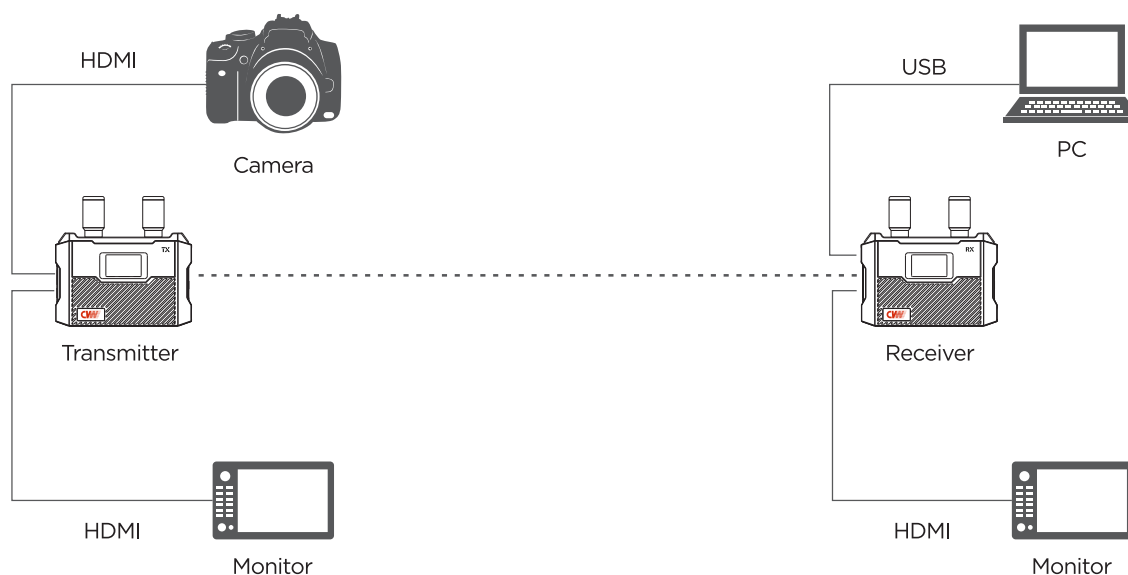

# SPECTRA

Model: 7157+3157

- Support record and playback
- Up to 1080P60Hz with less than 80ms latency
- H.265 encoding and decoding
- HDMI input and loop-out, UVC output
- Channel bandwidth: 20MHz/40MHz (optional)
- Up to 350m/1150ft transmission range
- One transmitter and two receivers (optional)
- Equipped with external high-gain antenna
- 3 types of power supplies: DC/TYPE-C/NPF battery
- Channel scan function, manually select the best available channel for the good wireless video transmission

## Product Interfaces

- ① Antenna Connectors
- ② HDMI IN
- ③ HDMI Loopout
- ④ OLED Display
- ⑤ TYPE-C Power Port
- ⑥ Main Menu
- ⑦ Power Button
- ⑧ DC Power Port

- ① Antenna Connectors
- ② Record
- ③ UVC OUT
- ④ TF Card
- ⑤ HDMI OUT
- ⑥ OLED Display
- ⑦ TYPE-C Power Port
- ⑧ Main Menu
- ⑨ Power Button
- ⑩ DC Power Port

## Application Diagram

## Specifications

Item	Transmitter: 7157	Receiver: 3157
Frequency	5.1-5.9GHz	
Video Resolution	1080p60/59.94, 1080p50, 1080p30/29.97, 1080p25, 1080p24/23.98 720p60/59.94, 720p50 480p, 576p 1024x768, 1280x768, 1366x768, 1920x1080, 1280x720 (Computer monitor resolution)	
Audio Format	PCM	
HDMI Protocol	HDMI 1.4	
Transmission Latency	80ms	
Video Codec	H.265	
Transmission Distance	350 meters	
Ports	HDMI input, HDMI loopout DC-IN, TYPE-C, NP-F battery	HDMI output, UVC output (TYPE-C) DC-IN, TYPE-C USB, TF card slot, NP-F battery
LCD Display	Channel, Battery Power, SSID, Video Resolution, Signal Strength	
Working Voltage	DC 6-30V	
Product Size	100x65x22mm	
Temperature	-10-45℃, storage temperature: -40-60℃	
Power Consumption	TX: 3.5W, RX: 2.5W	